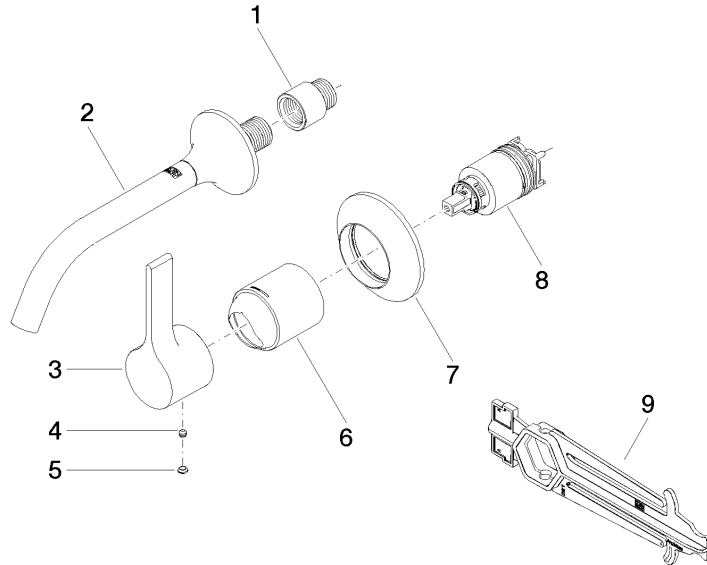

**VAIA Wall-mounted single-lever basin mixer without pop-up waste - Brushed Platinum**

VAIA

36 860 809

- 190mm projection
- fixed spout
- circular, air-enriched flow
- hole diameter spout 37 mm
- hole diameter single-lever mixer 57 mm
- rosette for single-lever mixer Ø 78mm
- rosette for spout Ø 60mm
- max. flow 5.7 l/min
- lead-free
- This product can help a building meet the requirements of Green Building Rating Systems, e.g. LEED®, BREEAM®, DGNB

**Required miscellaneous**

- Concealed wall-mounted single-lever mixer -** 35 860 970 90
- max. recess depth 95 mm
  - min. recess depth 80 mm

36 860 809  
mm [inches]

Flow rate chart

Trajectory diagram

Certificates

### Spare parts list

No.	Item Number	Name	Quantity used	Delivery time
1	09 24 03 072 10 90	nipple	1	2
2	13 800 809-06	VAIA Wall-mounted basin spout without pop-up waste - Brushed Platinum	1	10
3	09 20 80 021-06	handle	1	10
4	90 31 11 063 00 90	pin	1	2
5	90 31 20 087 00-06	plug	1	10
6	09 11 02 288-06	cover	1	10
7	90 27 80 012 00-06	rosette	1	10
8	90 15 05 064 01 90	cartridge	1	2
9	90 30 09 064 00 90	key	1	2